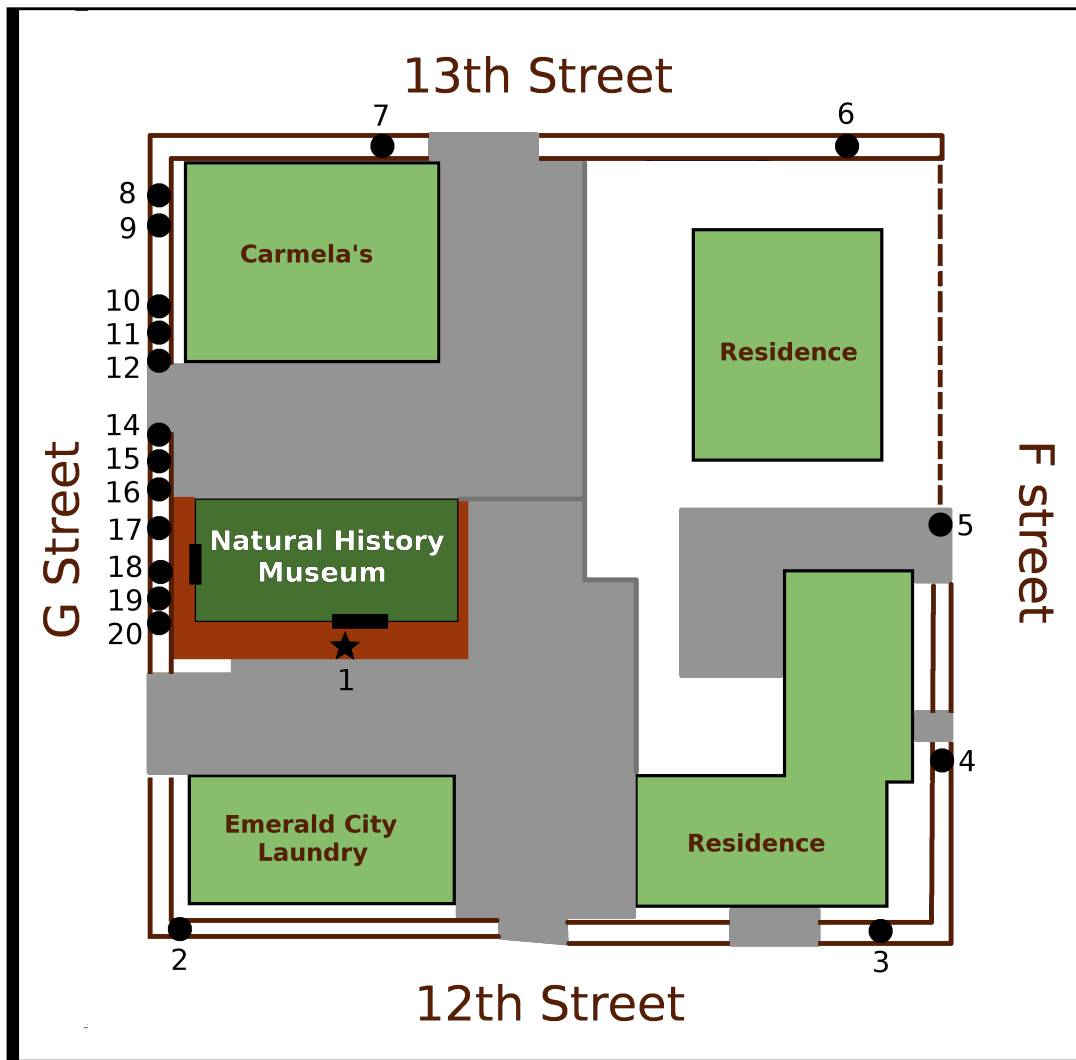

LOOK CLOSER
MAKE CONNECTIONS

Around the Block: A Walk Through Time

2.54 cm
1 inch
72 Feet

2.54 cm
1 inch
21.9 meters

Every 10 centimeters (cm) or 3.9 inches (in)
is equal to 1.3 million years.